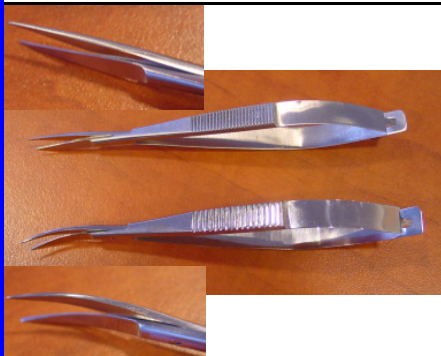

Snijmat groen
Tapis de coupe vert
 Cutting mat green

075.700.660 300x220x3mm.
075.700.661 600x450x3mm.
075.700.662 900x600x3mm.

026.481.000

elce

026.481.002
 (made in Germany)

Revolvertong A - Pince revolver A