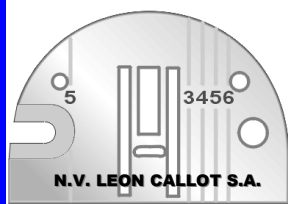

**NAALDPLATEN - PLAQUES AIGUILLES - NEEDLE PLATES SINGER
 SCHUIFPLATEN - COUVERCLES GLISSIERES - COVERPLATES SINGER**

Ref : 445883
 = 44984-000
 = 352461-892
 Needle plate
 Singer 247-248-
 262-288-457-588
 Fac, 270C
 077.290.000

Ref : 541936
 Needle plate
 Singer 20U
 085.541.936

Ref : 541937
 Needle plate
 Singer 20U
 085.541.937

Ref : 772855/OE
 = B-855-E
 Needle plate
 Singer 807, 827
 077.772.855

Ref : 772855/01
 = B-855-1
 Needle plate
 Singer 807, 827
 077.772.856

Ref : 772855/17
 = B-855-3
 Needle plate
 Singer 807, 827
 077.772.857

Ref : 772855/21
 = B-855-SI
 Needle plate
 Singer 807, 827
 077.772.854

Ref : 772855/40
 = B-855-16
 Needle plate
 Singer 807, 827
 077.772.858