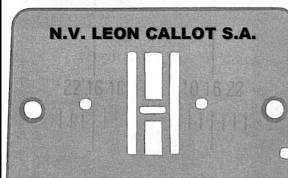

**NAALDPLATEN - PLAQUES AIGUILLES - NEEDLE PLATES SINGER
 SCHUIFPLATEN - COUVERCLES GLISSIERES - COVERPLATES SINGER**

Ref : 445883
 = 44984-000
 = 352461-892
 Needle plate
 Singer 247-248-
 262-288-457-588
 Fac, 270C
 077.290.000

Ref : 541936
 Needle plate
 Singer 20U
 085.541.936

Ref : 541937
 Needle plate
 Singer 20U
 085.541.937

Ref : 772855/OE
 = B-855-E
 Needle plate
 Singer 807, 827
 077.772.855

Ref : 772855/01
 = B-855-1
 Needle plate
 Singer 807, 827
 077.772.856

Ref : 772855/17
 = B-855-3
 Needle plate
 Singer 807, 827
 077.772.857

Ref : 772855/21
 = B-855-SI
 Needle plate
 Singer 807, 827
 077.772.854

Ref : 772855/40
 = B-855-16
 Needle plate
 Singer 807, 827
 077.772.858