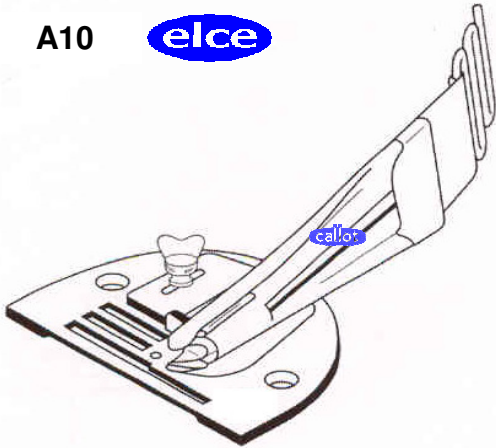

**A11S**

- 070.340.660
- 070.340.670
- 070.340.680
- 070.340.690
- 070.340.700
- 070.340.710
- 070.340.720
- 070.340.730
- 070.340.740
- 070.340.750
  
- 070.340.760
- 070.340.765
- 070.340.770

Hem Sizes	Sizes J
6 mm	1/4" 5 mm
8 "	5/16" 7 "
10 "	3/8" 5 "
13 "	1/2" 6 "
15 "	9/16" 6 "
18 "	11/16" 7 "
20 "	13/16" 7 "
25 "	1" 8 "
30 "	1-3/16" 9 "
35 "	1-3/8" 9 "
40 mm	1-9/16" 9 mm
45 "	1-3/4" 10 "
50 "	2" 10 "

A10

**Maten/Mesures**

A10	elce	16 mm.	070.370.004
		18 mm.	070.370.006
		20 mm.	070.370.008
		22 mm.	070.370.010
		24 mm.	070.370.012
		26 mm.	070.370.014
		28 mm.	070.370.016
		30 mm.	070.370.018
		32 mm.	070.370.020
		34 mm.	070.370.022
		36 mm.	070.370.024
		38 mm.	070.370.026
		40 mm.	070.370.028
		45 mm.	070.370.030
		50 mm.	070.370.032