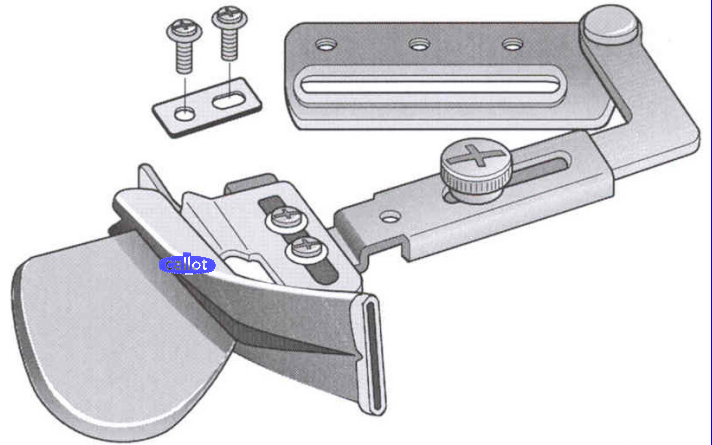

A10S

- 070.340.530
- 070.340.540
- 070.340.550
- 070.340.560
- 070.340.570
- 070.340.580
- 070.340.590
- 070.340.600
- 070.340.610
- 070.340.620
- 070.340.630
- 070.340.640
- 070.340.650

Bias Tape Sizes	Finished Sizes
16 mm	5/8" 4.0 mm
18 "	11/16" 4.5 "
20 "	3/4" 5.0 "
22 "	7/8" 5.5 "
24 "	15/16" 6.0 "
26 "	1" 6.5 "
28 "	1-1/8" 7.0 "
30 "	1-3/16" 8.0 "
32 "	1-1/4" 8.5 "
36 "	1-3/8" 10.0 "
40 "	1-1/2" 11.5 "
45 "	1-3/4" 13.0 "
50 "	2" 16.0 "

A4S

- 070.340.280
- 070.340.290
- 070.340.300
- 070.340.310
- 070.340.320
- 070.340.330

Bias Tape Sizes	Finished Sizes
10 mm	3/8" 4.5 mm
13 "	1/2" 6.0 "
16 "	5/8" 7.5 "
20 "	3/4" 9.0 "
22 "	7/8" 10.5 "
25 "	1" 12.0 "

A9S

- 070.340.490
- 070.340.500
- 070.340.510
- 070.340.520

- 070.340.460 16mm. 5/8"
- 070.340.470 20mm. 3/4"
- 070.340.480 22mm. 7/8"

Bias Tape Sizes	Finished Sizes
25 mm	1" 6.5 mm
28 "	1-1/8" 7.5 "
32 "	1-1/4" 8.5 "
38 "	1-1/2" 10.5 "

A11S

- 070.340.660
- 070.340.670
- 070.340.680
- 070.340.690
- 070.340.700
- 070.340.710
- 070.340.720
- 070.340.730
- 070.340.740
- 070.340.750

- 070.340.760
- 070.340.765
- 070.340.770

Hem Sizes	Sizes J
6 mm	1/4" 5 mm
8 "	5/16" 7 "
10 "	3/8" 5 "
13 "	1/2" 6 "
15 "	9/16" 6 "
18 "	11/16" 7 "
20 "	13/16" 7 "
25 "	1" 8 "
30 "	1-3/16" 9 "
35 "	1-3/8" 9 "
40 mm	1-9/16" 9 mm
45 "	1-3/4" 10 "
50 "	2" 10 "