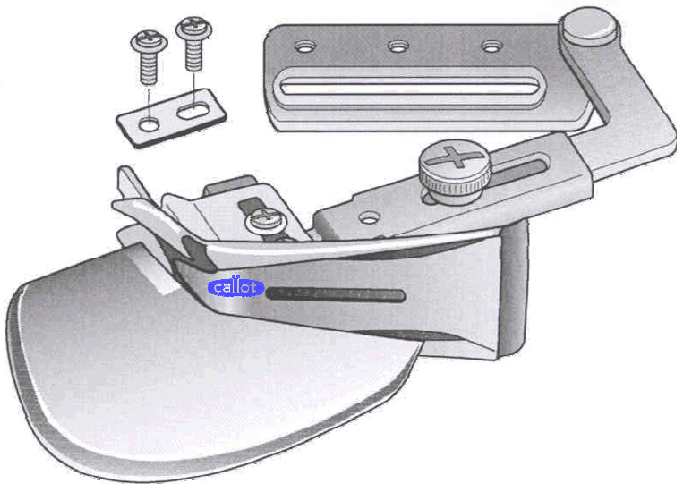

**A4S**

- 070.340.280
- 070.340.290
- 070.340.300
- 070.340.310
- 070.340.320
- 070.340.330

Bias Tape Sizes	Finished Sizes
10 mm	3/8" 4.5 mm
13 "	1/2" 6.0 "
16 "	5/8" 7.5 "
20 "	3/4" 9.0 "
22 "	7/8" 10.5 "
25 "	1" 12.0 "

**A9S**

- 070.340.490
- 070.340.500
- 070.340.510
- 070.340.520
  
- 070.340.460 16mm. 5/8"
- 070.340.470 20mm. 3/4"
- 070.340.480 22mm. 7/8"

Bias Tape Sizes	Finished Sizes
25 mm	1" 6.5 mm
28 "	1-1/8" 7.5 "
32 "	1-1/4" 8.5 "
38 "	1-1/2" 10.5 "